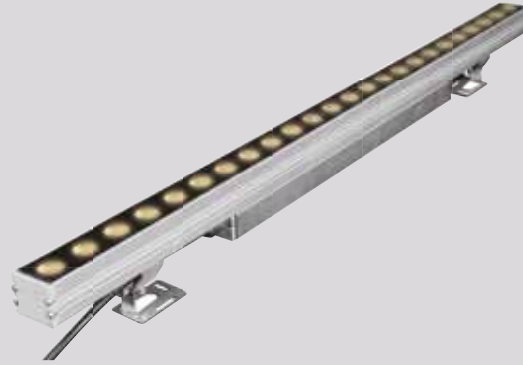

Linear Wall Washer STARK

DMX
512

RDM

IP66
OUTDOOR RATED

silver

353 149

LED Power Colour Temp Luminous
24V - 24W Warm White 1509 lm

353 150

LED Power ColourTemp Luminous
120/240V - 24 W Warm White 1509 lm

LIGHT DISTRIBUTION

20°-30°-45°-60°-20x45°-10x60°